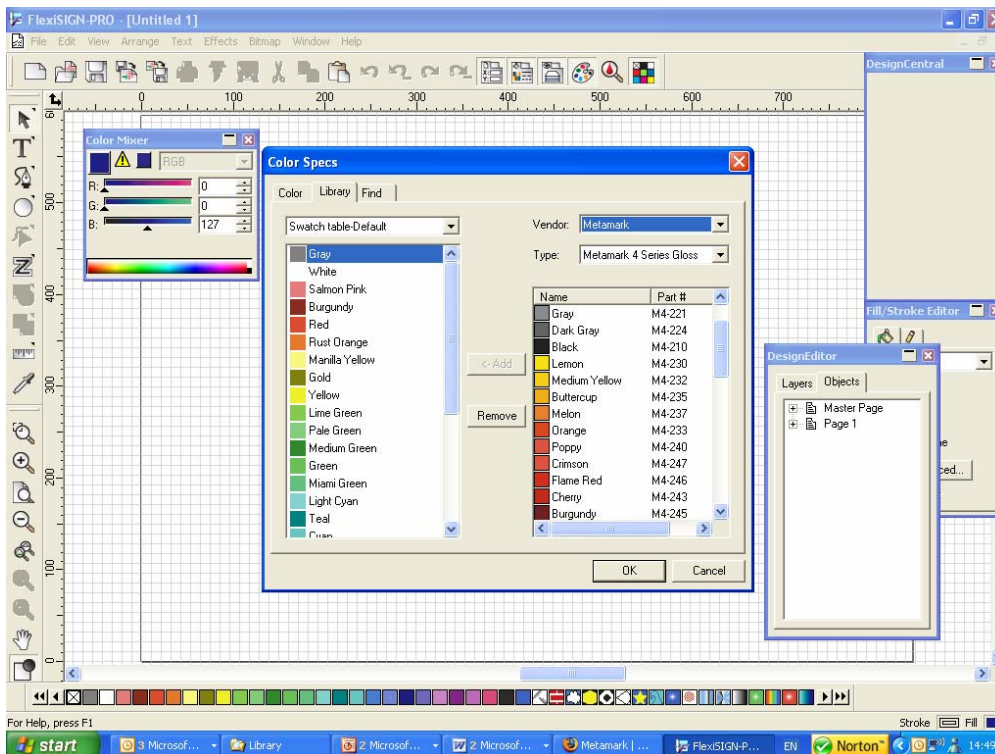

sales@metamark.co.uk
www.metamark.co.uk

8. Now copy and paste the five series of files into the folder so they appear as below.

The next time you run Flexi, you will see the new colours in the Colour Specs dialog. You can now design in Flexi and match colours with Metamark range of SignVinyl's.